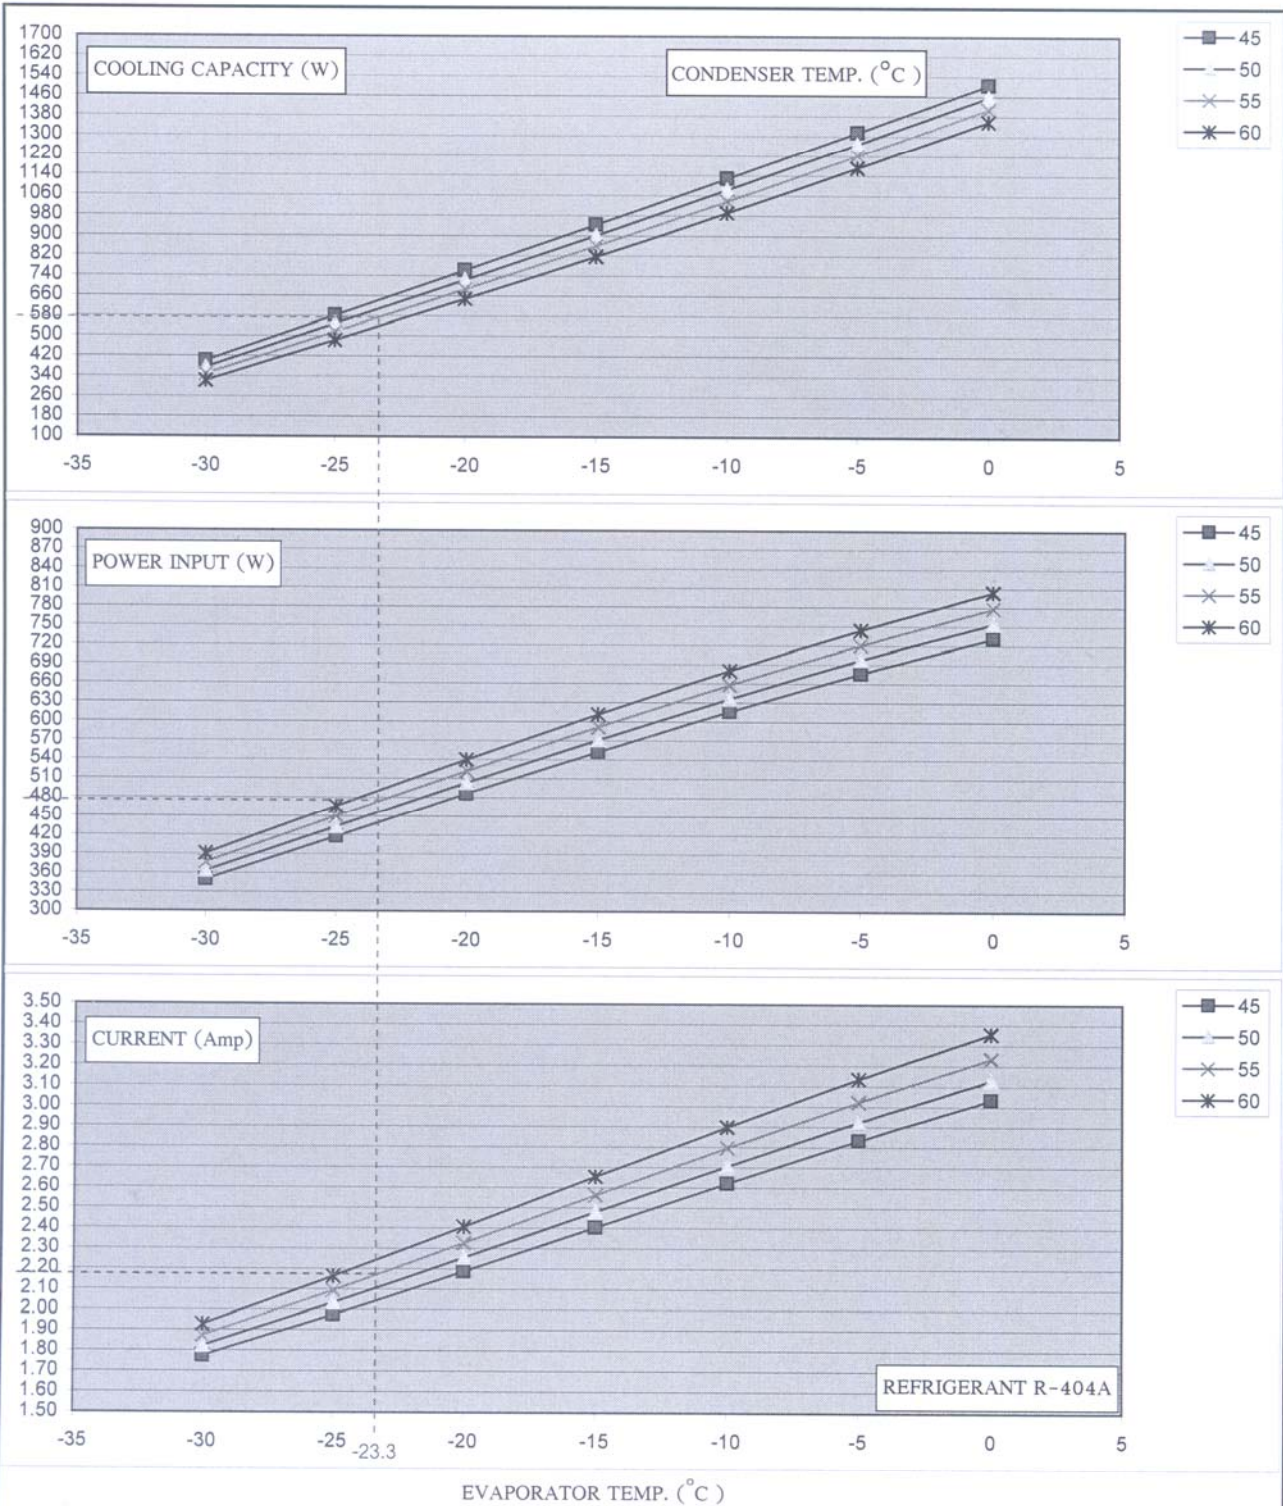

KULTHORN KIRBY PUBLIC CO.,LTD.

HERMETIC

PERFORMANCE CURVE

COMPRESSOR

AE 2420ZK-2SR 02P

Electrical : 208-230 Volt 60 Hz 1 Phase Motor Type C.S.R

Cooling Capacity	575	W	} At rating Condition
Power Input	475	W	
Current	2.18	Amp	